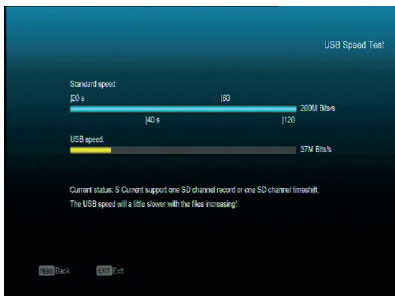

AB CryptoBox 350HD

USB Speed Test