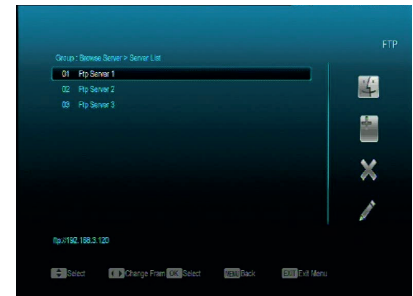

AB CryptoBox 350HD

- > 1 x DVB-S2 / H.264 Hardware decoding
- > 1 x CI slot
- > 1 x Conax Smartcard reader
- > 1 x LAN RJ45 Ethernet
- > Channel Recording supported to External Storage Devices
- > Energy consumption below 1W in Stand-by mode
- > Automatic stand-by mode after 3 hours from last using – energy saving

AB CryptoBox 350HD

USB Speed Test

Internet Support Services

Connecting to a FTP

- > MPEG-Fully DVB-S / DVB-S2 HD compliant
- > 1 x Conax Smartcard reader
- > 1 x CI slot
- > 1 x HDMI port
- > 1 x Scart
- > 1 x V.24/RS232
- > 1 x USB2.0 (1x Back)
- > 1x LAN RJ45
- > RCA cinch (1xVideo, 2xAudio)