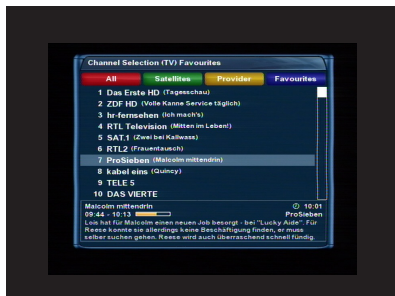

Dreambox

Dreambox DM 800HD Second Edition

- > Plug & play Tuner
- > 10/100MBit compatible Ethernet Interface
- > RJ11 Analog Modem
- > HDMI connector
- > Brilliant OLED display
- > SATA for use either as internal HDD 2,5" or eSATA external
- > Channel-change time < 1 second

DM800 HD se

DREAMBOX

Dreambox DM 800HD Second Edition

Channel viewer

Media player - mp3 playing

Plugin browser

- > MPEG-2 / H.264 Hardware decoding
- > Tuner: DVB-S, optional: DVB-C, DVB-T
- > 1 x Smartcard-Reader (Dreamcrypt CA)
- > 1 x Scart (RGB, FBAS or S-Video)
- > 1 x HDMI
- > 1 x Mini USB for Service and software update
- > 2 x USB 2.0
- > 1 x 10/100 MBit compatible interface
- > 1 x RJ11 Analog Modem
- > 1 x E-Sata external
- > 1 x Sata internal
- > S/PDIF optical Interface for digital bit stream out (AC-3)
- > OLED colored – Display
- > DiSEqC 1.0/1.1/1.2 and USALS (Rotor Control)
- > EPG (Electronic Program Guide)
- > OSD in many languages and skin-support
- > Video decoder MPEG-2 and MPEG-1 compatible, H.246
- > Audio decoder MPEG-1 & MPEG-2 Layer I and II, MP3