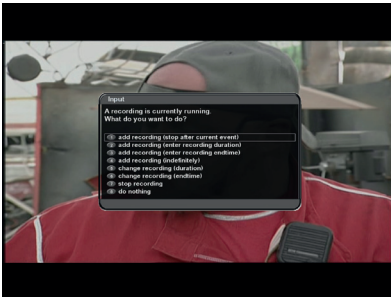

AB IPBox 9900HD

- > 2 x CI slot
- > Installed software AB Enigma2 HD
- > PIP function (Picture in picture)
- > Playback recordings directly via "Files" button
- > Simultaneous 2 channels recording
- > Upgrade software via internet, network or USB

AB IPBox 9900HD

Video record setting

Online webcams in the receiver

Image mosaic in the Picture Player

- > MPEG-4 and DVB-S/S2 support
- > 2 x Smartcard readers Conax embedded
- > 2 x CI slot
- > 1 x HDMI 1.1 with HDCP
- > 2 x SCART
- > 1 x RS-232C
- > 2 x USB 2.0 Host (1x Front, 1X Rear) PVR Ready
- > 1 x LAN RJ45 Ethernet
- > 1 x E-Sata external
- > 1 x Sata interna

- > 1 x Modulator
- > RCA cinch (1 x Video, 2 x Audio, 1x comp. output)
- > Optical digital audio output S/PDIF
- > VFD display
- > DiSEqC 1.0, 1.2, USALS support
- > EPG (Electronic Program Guide)
- > Multilingual OSD menu
- > Video decoder MPEG-2 MP@ML, MP@HL, MPEG4 HD AP@HL/H.264 level 4.1, PAL
- > Audio decoder MPEG-1 layers I, II and Musicam, Dolby-AC3 Audio