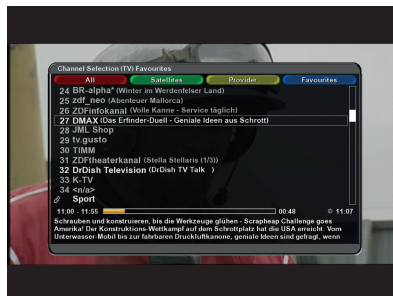

## AB IPBox 55HD

- > AB E2HD support software
- > 1 x DVB-S2 tuner embedded
- > 1 x Smart Card Reader (CONAX)
- > 1 x USB 2.0
- > 1 x HDMI
- > Possible installing Plugins
- > PVR function via USB

# AB IPBox 55HD

Recording menu

Channel list with mini EPG view

Plugin browser

- > 1 x MPEG-4 and DVB-S/S2 support
- > 1 x Smartcard reader Conax embedded
- > 1 x HDMI 1.1 with HDCP
- > 1 x SCART
- > 1 x USB 2.0 Host PVR Ready
- > 1 x LAN RJ45 Ethernet
- > 1 x Optical digital audio output S/PDIF